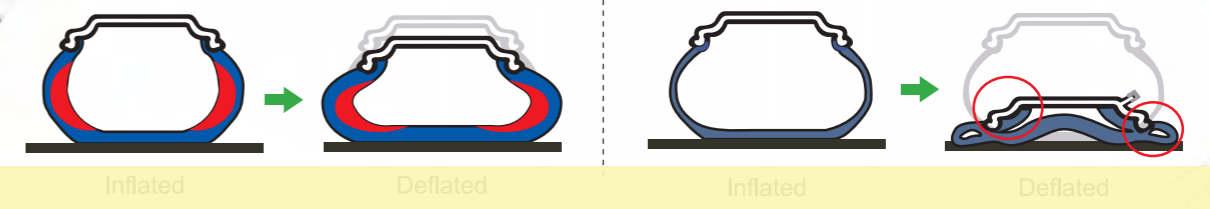

RUN-FLAT TYRE

Advanced Run-Flat Technology

RUN-FLAT TYRE

NORMAL TYRE

This is a watermark for the trial version, register to get the full one!

Benefits for registered users:

- 1.No watermark on the output documents.
- 2.Can operate scanned PDF files via OCR.
- 3.No page quantity limitations for converted PDF files.

Product Feature: Reinforced sidewalls to support the vehicle in the event of air pressure loss.

Effect: In the event of tyre pressure loss, run-flat can continue your journey up to 80 km/h at maximum speed of 80 km/h.

Customer Benefit: Increased safety.

Remove Watermark Now

SUPERSPORT CHASER
RUN-FLAT TYRE
SSC5

Reduced danger and hassle. Drive after a loss of some or all inflation pressure for up to 80km at maximum speed up to 80km/h. Compatible with standard wheel rims. No need for a spare tyre.

195/55RF16	87V		320/ A/ A	E	C	71	)	6924590222786
205/55RF16	91V		320/ A/ A	E	C	71	)	6924590222809
* 205/55ZRF17	95W	XL	320/ A/ A					6924590225220
225/55ZRF17	97W		320/ A/ A	E	B	71	)	6924590223073
205/50ZRF17	89W		320/ A/ A	E	B	71	)	6924590222823
225/50ZRF17	94W		320/ A/ A	E	B	71	)	6924590222847
205/45RF17	84V		320/ A/ A	E	B	71	)	6924590222861
225/45ZRF17	91W		320/ A/ A	E	B	71	)	6924590222885
225/50ZRF18	95W		320/ A/ A	E	B	71	)	6924590223653
235/50ZRF18	97W		320/ A/ A	E	B	71	)	6924590223660
225/45ZRF18	91W		320/ A/ A	E	B	71	)	6924590223080
245/45ZRF18	96W		320/ A/ A	E	B	71	)	6924590223172
* 255/45ZRF18	99W		320/ A/ A					6924590225237
225/40ZRF18	88W		320/ A/ A	E	B	71	)	6924590223189
245/40ZRF18	97W	XL	320/ A/ A	E	B	71	)	6924590223134
* 225/45ZRF19	96W	XL	320/ A/ A					6924590225206
* 245/45ZRF19	102Y	XL	320/ A/ A					6924590225244
* 225/40ZRF19	93Y	XL	320/ A/ A					6924590225251
* 245/40ZRF19	98Y	XL	320/ A/ A					6924590225268
225/35ZRF19	88Y	XL	320/ A/ A	E	B	71	)	6924590223141
* 255/35ZRF19	96Y	XL	320/ A/ A					6924590225275
* 275/35ZRF19	100Y	XL	320/ A/ A					6924590225282
* 255/45ZRF20	101W		320/ A/ A					6924590225213

* Represents new specifications